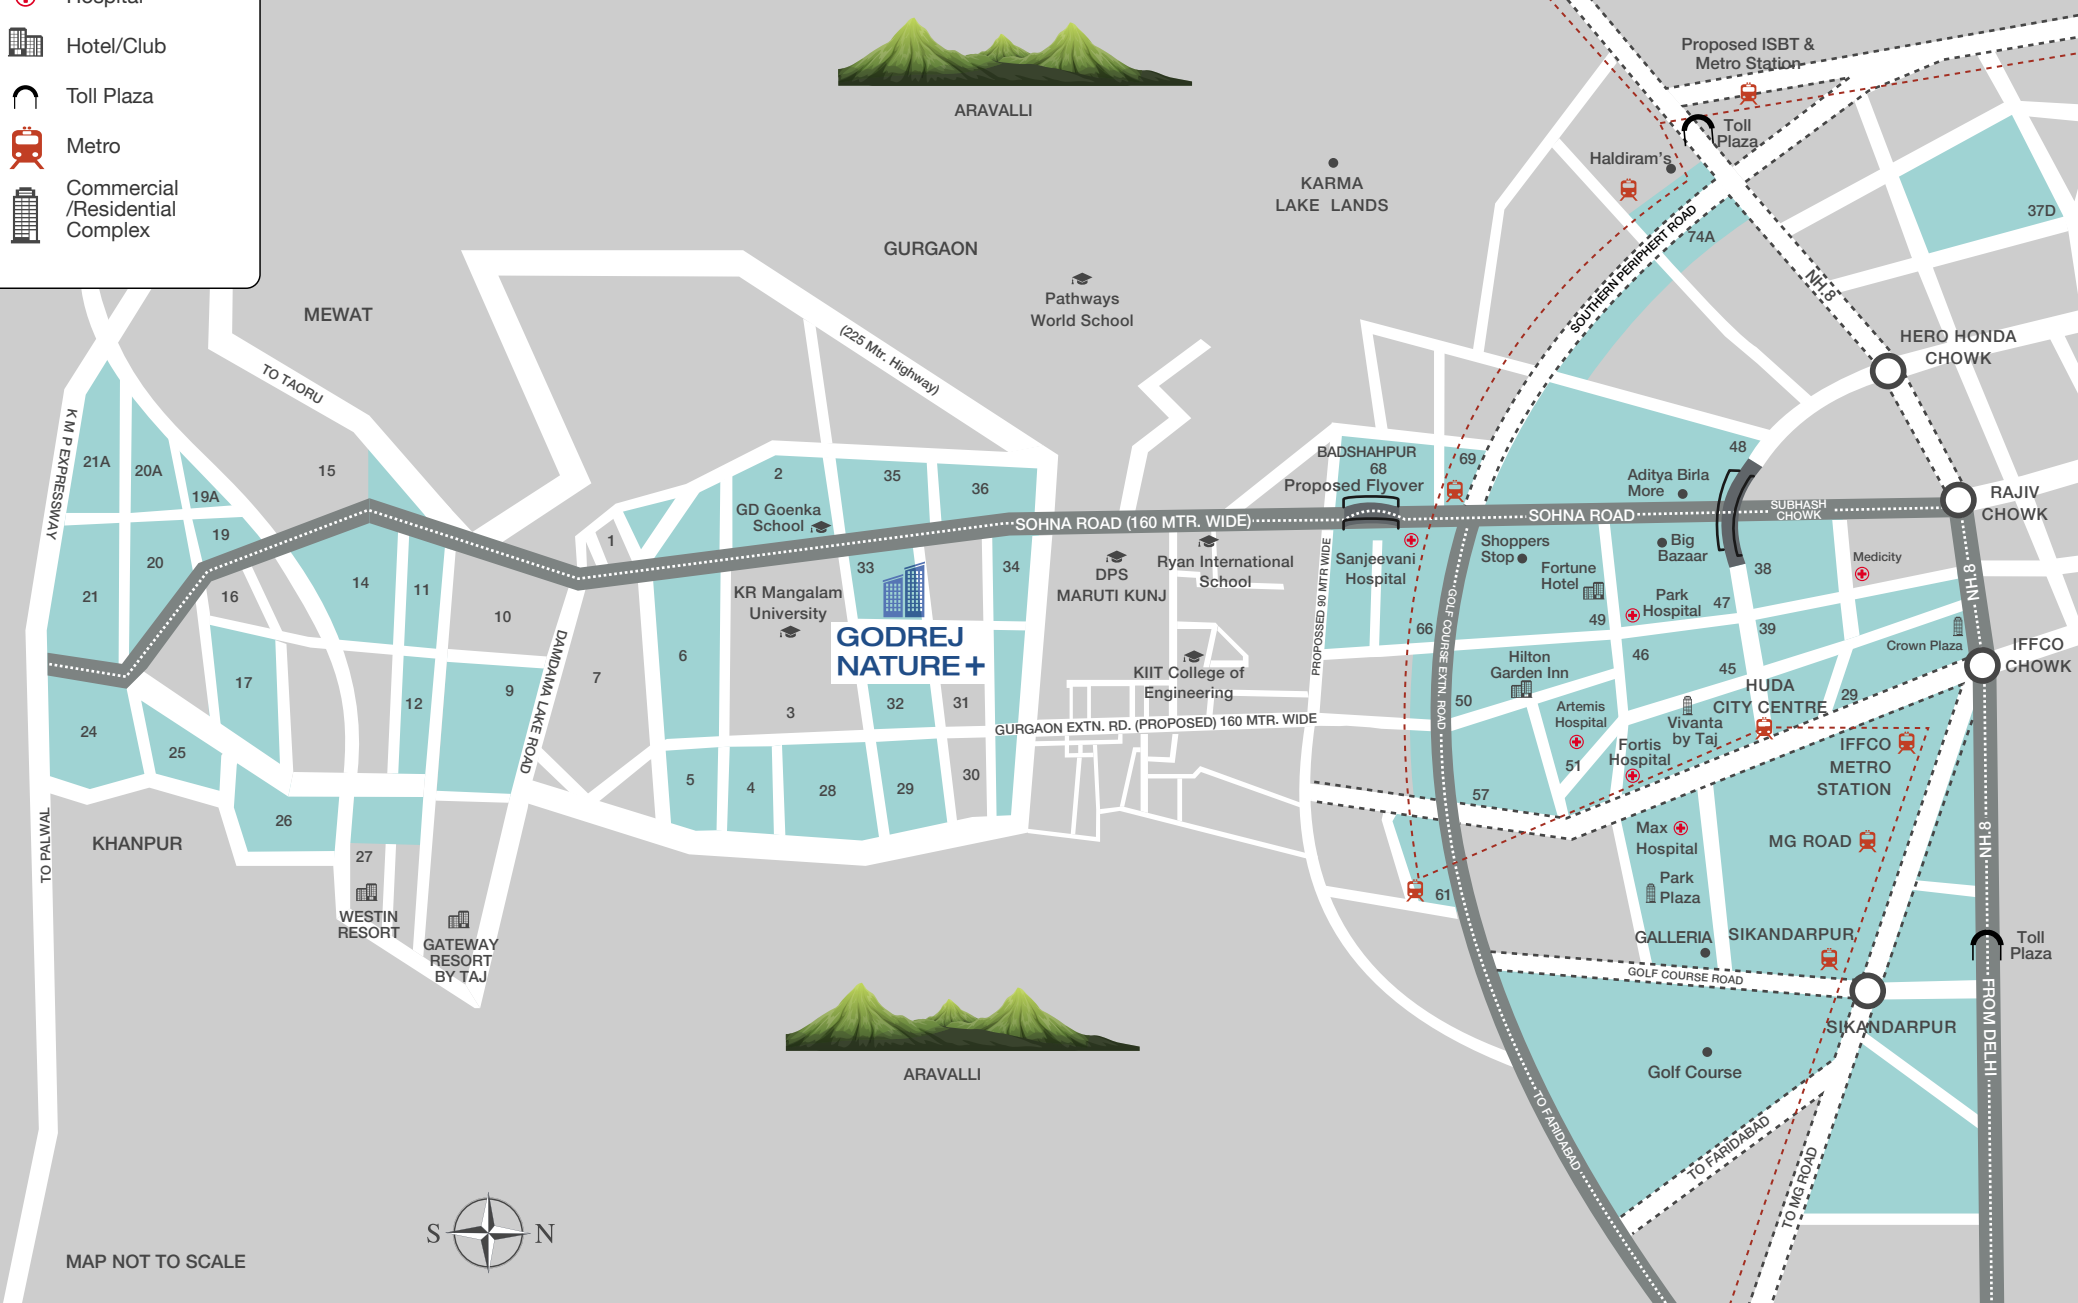

# LOCATION MAP

-  Godrej Nature+
-  Landmark
-  School/College
-  Hospital
-  Hotel/Club
-  Toll Plaza
-  Metro
-  Commercial/Residential Complex

MAP NOT TO SCALE

## HOTELS

- Lemon Tree - Sector 68, Gurugram
- Country Inn - Sohna Road
- Taj Gateway - Damdama, Sohna Gurugram Road
- Fortune Select Excalibur - Sector 49, Gurugram